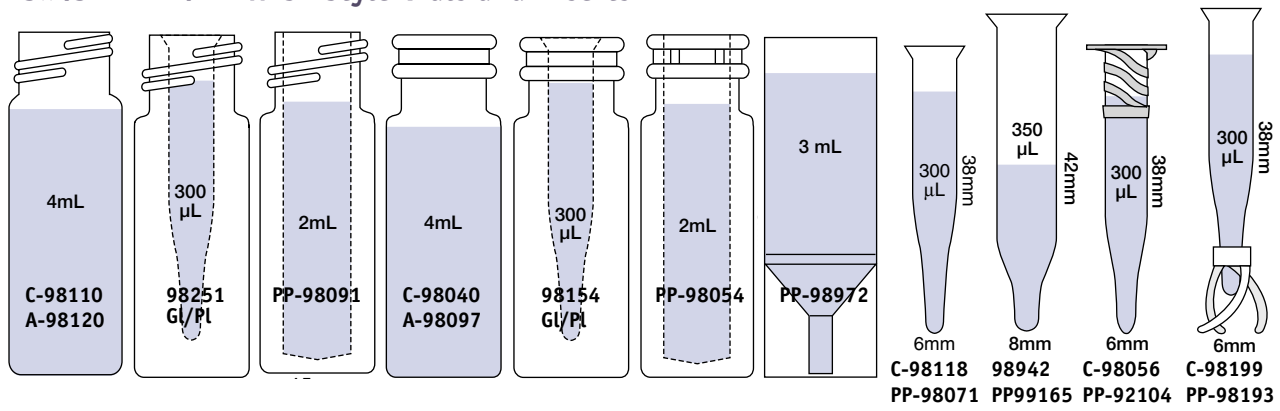

15x45mm – 4mL WISP Style Vials and Inserts

8mm Crimp Top

8x40mm 1mL WISP Style

Misc.

Headspace Vials