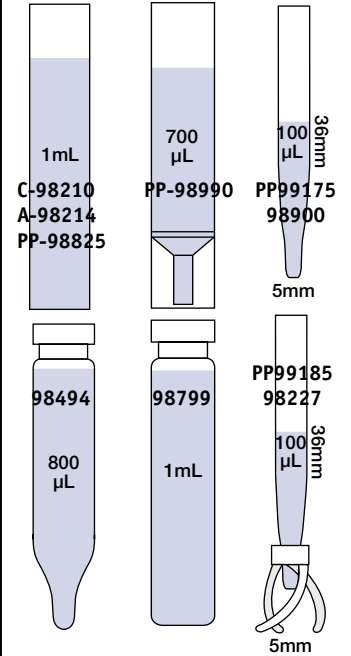

15x45mm – 4mL WISP Style Vials and Inserts

8mm Crimp Top

8x40mm 1mL WISP Style

Misc.

Headspace Vials