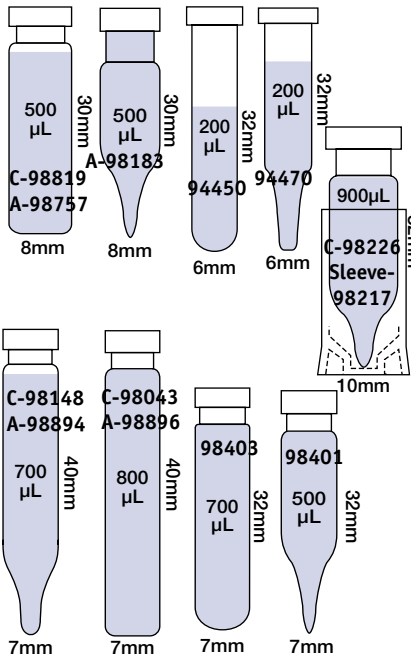

15x45mm – 4mL WISP Style Vials and Inserts

8mm Crimp Top

8x40mm 1mL WISP Style

Misc.

Headspace Vials