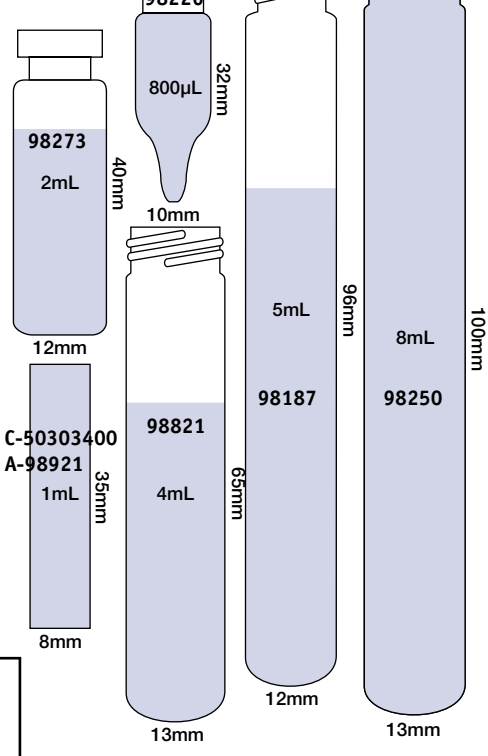

15x45mm – 4mL WISP Style Vials and Inserts

8mm Crimp Top

8x40mm 1mL WISP Style

Misc.

Headspace Vials